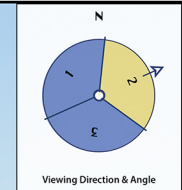

Photomontage